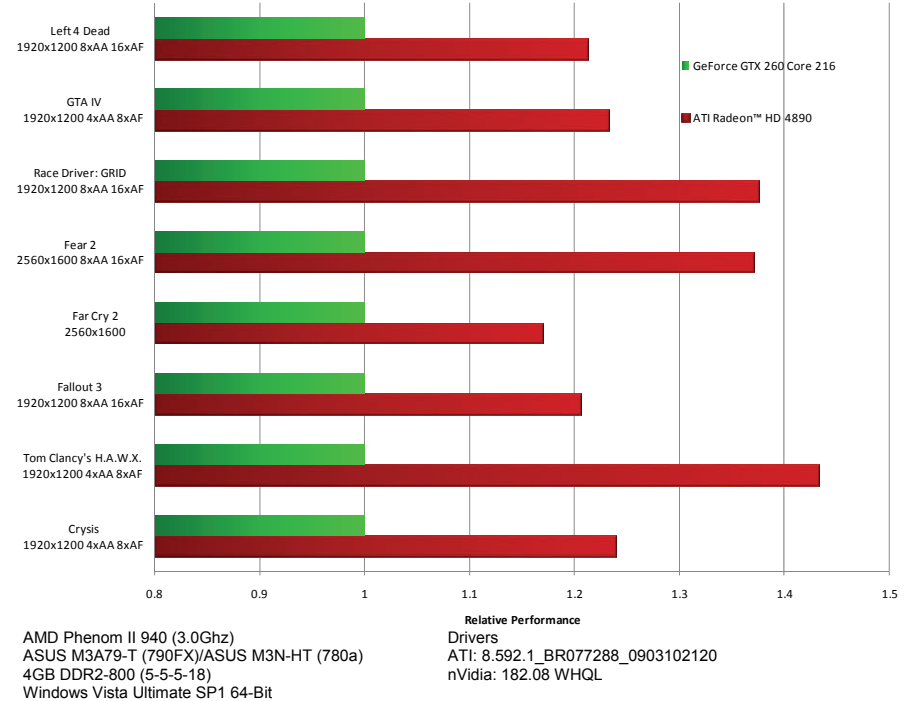

ATI Radeon™ HD 4890 Sell Sheet

Designed to Perform. Engineered to Lead. Built to Win.

Key Messages

ATI Radeon™ HD 4890 – Relentlessly Pursuing Performance

- Massive graphics horsepower for extreme HD gaming¹
- Extreme overclocking²: Play harder with ATI Overdrive™ utility
- State-of-the-art DirectX® 10.1 graphics capabilities

Product Specifications

Stream Processing Units	800
Compute Power	1.36 teraFLOPS
Microsoft® DirectX® Support	Versions 9, 10 & 10.1
Engine Clock	850 MHz
Memory	1GB
Memory Type	GDDR5
Memory Data Rate	3.9 Gbps
Memory Bandwidth (maximum)	124.8 GB/sec
Anti-Aliasing (AA) (maximum)	24x CFAA
Digital / Analog Resolution (maximum)	2560x1600 / 2048x1536
Graphics Bus Technology	PCI Express® / PCI Express® 2.0
# of Slots (width)	Dual
Power Connectors	2 x 6-pin
Max Board Power	190W
Power Supply Recommended	500W (600W for ATI CrossFireX™)

Performance Benchmarks

Competitive Advantages

	ATI Radeon™ HD 4890	GeForce® GTX 260
Performance Leadership TeraScale Graphics Engine, Killer Gaming Performance	✓	✗
Technology Leadership 55nm, DirectX® 10.1, GDDR5	✓	✗
Scalability Extreme Overclocking with ATI Overdriver™, up to 1GHz²	✓	✗
Ultimate HD Experience¹ UVD 2, Accelerated Encoding, Blu-ray PIP	✓	✗
Extensive Feature Set Integrated HDMI with 7.1 audio	✓	✗

¹ HD monitor required

² AMD's product warranty does not cover damages caused by overclocking, even when enabled with AMD OverDrive software

© 2009 Advanced Micro Devices, Inc. AMD, the AMD Arrow logo, ATI, the ATI logo and combinations thereof, ATI Radeon, CrossFireX, AMD Smarter Choice logo and The Ultimate Visual Experience are trademarks of Advanced Micro Devices, Inc. Windows Vista, the Windows Vista Start button and DirectX are trademarks or registered trademarks of Microsoft Corporation in the United States and/or other countries. All company and product names may be trademarks or registered trademarks of the respective owners with which they are associated. Features, availability, and specifications are subject to change without notice. 25/03/2009